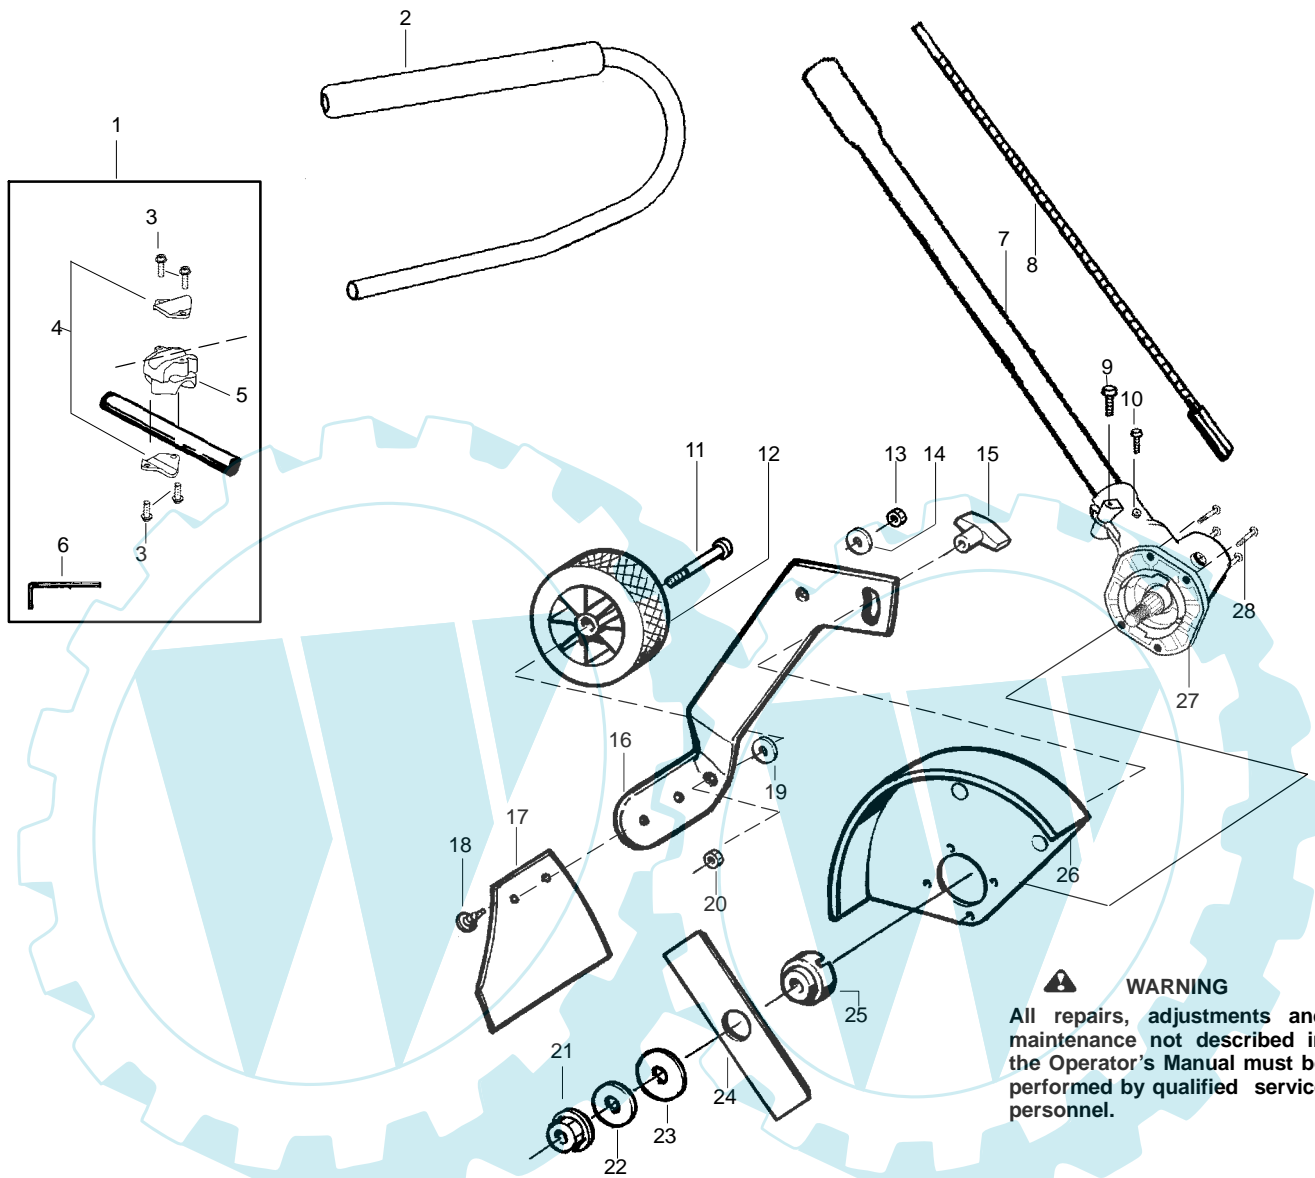

PARTS LIST NO. 530-165584		 PARTS LIST	MODEL(s) EA1000
DATE 3/28/05	Replaces 3/11/05 - 530165584-01		Note: Illustration may differ from actual model due to design changes

WARNING
All repairs, adjustments and maintenance not described in the Operator's Manual must be performed by qualified service personnel.

Ref.	Part No.	Description	Ref.	Part No.	Description
1. ✓	530071975	Kit-Tube Clamp J-Bar (Incl. 3,4,5,6)	18.	530053012	Fastener-Mud Flap
2. ✓	530071974	Kit-Handlebar (incl. grip,cap,decal)	19.	530092062	Washer
3.	530015886	Screw	20.	530015515	Locknut
4.	530058563	Bracket-Clamp	21.	530015793	Nut-Flange (L.H.)
5.	-----	Clamp-Handlebar (7/8")	22.	530016240	Washer-Belleville
	545024502	(1")	23.	530015792	Washer-Flat
6.	530031159	Wrench-Hex (5/32")	24.	530053007	7.5" Blade
7. ✓	530071979	Kit-Driveshaft	25.	530054623	Dustcup
8.	530096183	Flexshaft-Split boom	26.	530071973-01	Kit-Edger Guard
9.	530016014	Screw	27.	530071586	Kit-Gearbox(Incl. 9,10, 25, 28)
10.	530016224	Screw-Alignment	28.	530016312	Screw
11.	530015981	Bolt-Shoulder Axle			Not Shown
12.	530095125	Wheel-4" (rubber)		530164725	Manual (Scan)
13.	530015515	Locknut		530164726	Manual (Euro)
14.	530092062	Washer		530164727	Manual (Euro III)
15.	530092059	Knob		530165259	Manual (Euro IV)
16.	530053009	Bracket-Adj. Wheel		530165260	Manual (Euro V)
17.	530071251	Kit-Mud Flap (incl.#16)		530095894	Hanger-Attachment
				545042001	Decal-Shaft Warning
				530150200	Decal-Guard Warning

✓ = NEW PART NUMBER FOR THIS IPL

* = REFER TO THE SERVICE REFERENCE INDICATED FOR MORE INFORMATION. (LOCATED AT END OF IPL)